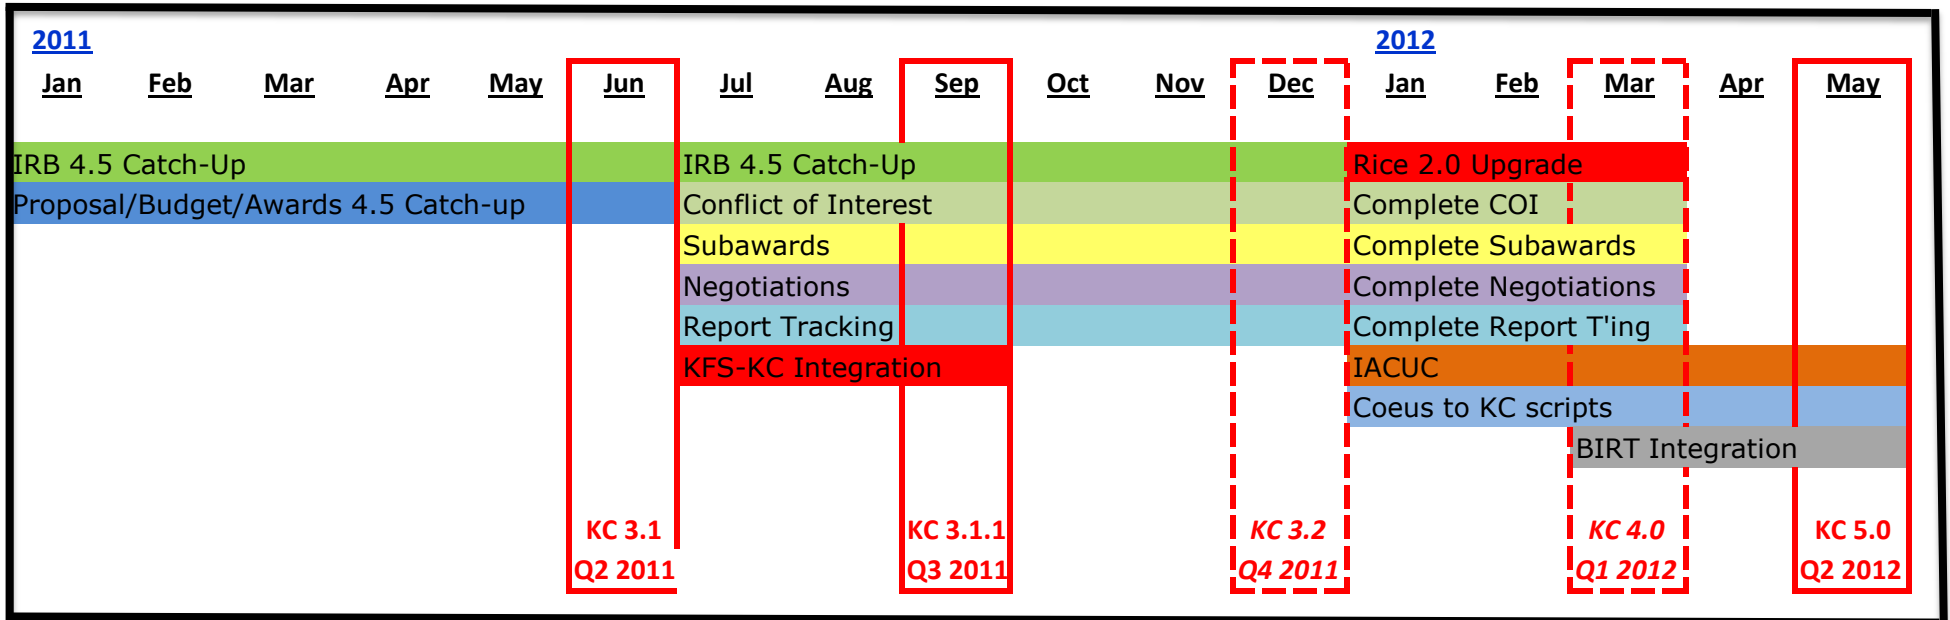

## Kuali Coeus Equivalency Timeline

- KC 3.1      Proposal, Budget, Awards Catch-up work  
Some IRB Catch-up work
  
- KC 3.1.1      KFS-KC Integration
  
- KC 3.2      (INTERNAL RELEASE ONLY)  
Complete IRB Catch-up  
\*Conflict of Interest  
\*Subawards  
\*Negotiations  
\*Report Tracking      (\*Preview of new modules, not fully QA'd in KC 3.2)
  
- KC 4.0      (INTERNAL RELEASE ONLY)  
Rice 2.0 Compatible  
Conflict of Interest  
Subawards  
Negotiations  
Report Tracking
  
- KC 5.0      IACUC  
Coeus to KC conversion scripts  
BIRT Integration  
**FUNCTIONAL EQUIVALENCY W/Coeus 4.5**